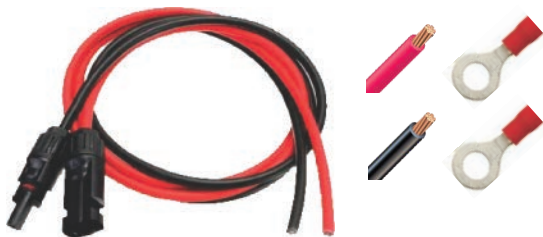

1200 Watt Rigid RV Kit

4 Panel, MPPT Controller, 12V System

SOLAR PANEL

300W Monocrystalline 60 Cell 24V Solar Panel

- Qty 4
- Dimensions: 39.17" x 64.25" x 1.57"
- Weight: 43lbs
- Frame: Anodized Aluminum or Black
- 25 Year Warranty

CONTROLLER

Midnite Classic 200V - MPPT Controller Charge Controller

- Qty 1
- 12v Peak PV Power Output: 1150 Watt
- 24v Peak PV Power Output: 2300 Watt
- 200Vdc Solar Panel Input
- 12 to 72 Vdc Battery Output
- Detachable Monitor (Extension Cable Separate)

BREAKERS

Midnite Baby Box Breaker Panel

- Qty 1 - 15A Din Rail Breaker (To Panel)
- Qty 1 - 100A Din Rail Breaker (To Battery)

CABLE

- 50' 10AWG PV Cable
(UV Resistant with MC4 Connectors on one end)
- 10' Red 4AWG RW90 Wire
- 10' Black 4AWG RW90 Wire

HARDWARE

- Qty: 4 - 12" Z-Bracket Mounting Kit
- Qty: 4 - Dicor Lap Sealant
- Qty: 2 - 6AWG, 5/16" Battery Ring Terminals
- Qty: 2 - 3/8" Strain Relief
- Qty: 30 - 8" Off-Grid Kit Cable Tie
- Qty: 30 - 5/8" Off Grid Kit Screws
- Qty: 1 - MC4 PV Connectors