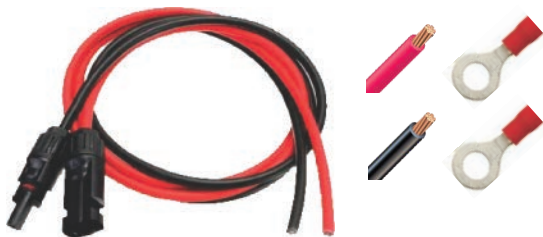

900 Watt Rigid RV Kit

3 Panel, MPPT Controller, 12V System

SOLAR PANEL

**300W Monocrystalline
60 Cell 24V Solar Panel**

- Qty 3
- Dimensions: 39.17" x 64.25" x 1.57"
- Weight: 43lbs
- Frame: Anodized Aluminum or Black
- 25 Year Warranty

CONTROLLER

**Midnite Classic 200V - MPPT Controller
Charge Controller**

- Qty 1
- 12v Peak PV Power Output: 1150 Watt
- 24v Peak PV Power Output: 2300 Watt
- 200Vdc Solar Panel Input
- 12 to 72 Vdc Battery Output
- Detachable Monitor (Extension Cable Separate)

BREAKERS

Midnite Baby Box Breaker Panel

- Qty 1 - 15A Din Rail Breaker (To Panel)
- Qty 1 - 80A Din Rail Breaker (To Battery)

CABLE

- 40' 10AWG PV Cable
(UV Resistant with MC4 Connectors on one end)
- 10' Red 4AWG RW90 Wire
- 10' Black 4AWG RW90 Wire

HARDWARE

Qty: 3 - 12" Z-Bracket Mounting Kit

Qty: 3 - Dicor Lap Sealant

Qty: 2 - 6AWG, 5/16" Battery Ring Terminals

Qty: 2 - 3/8" Strain Relief

Qty: 30 - 8" Off-Grid Kit Cable Tie

Qty: 30 - 5/8" Off Grid Kit Screws